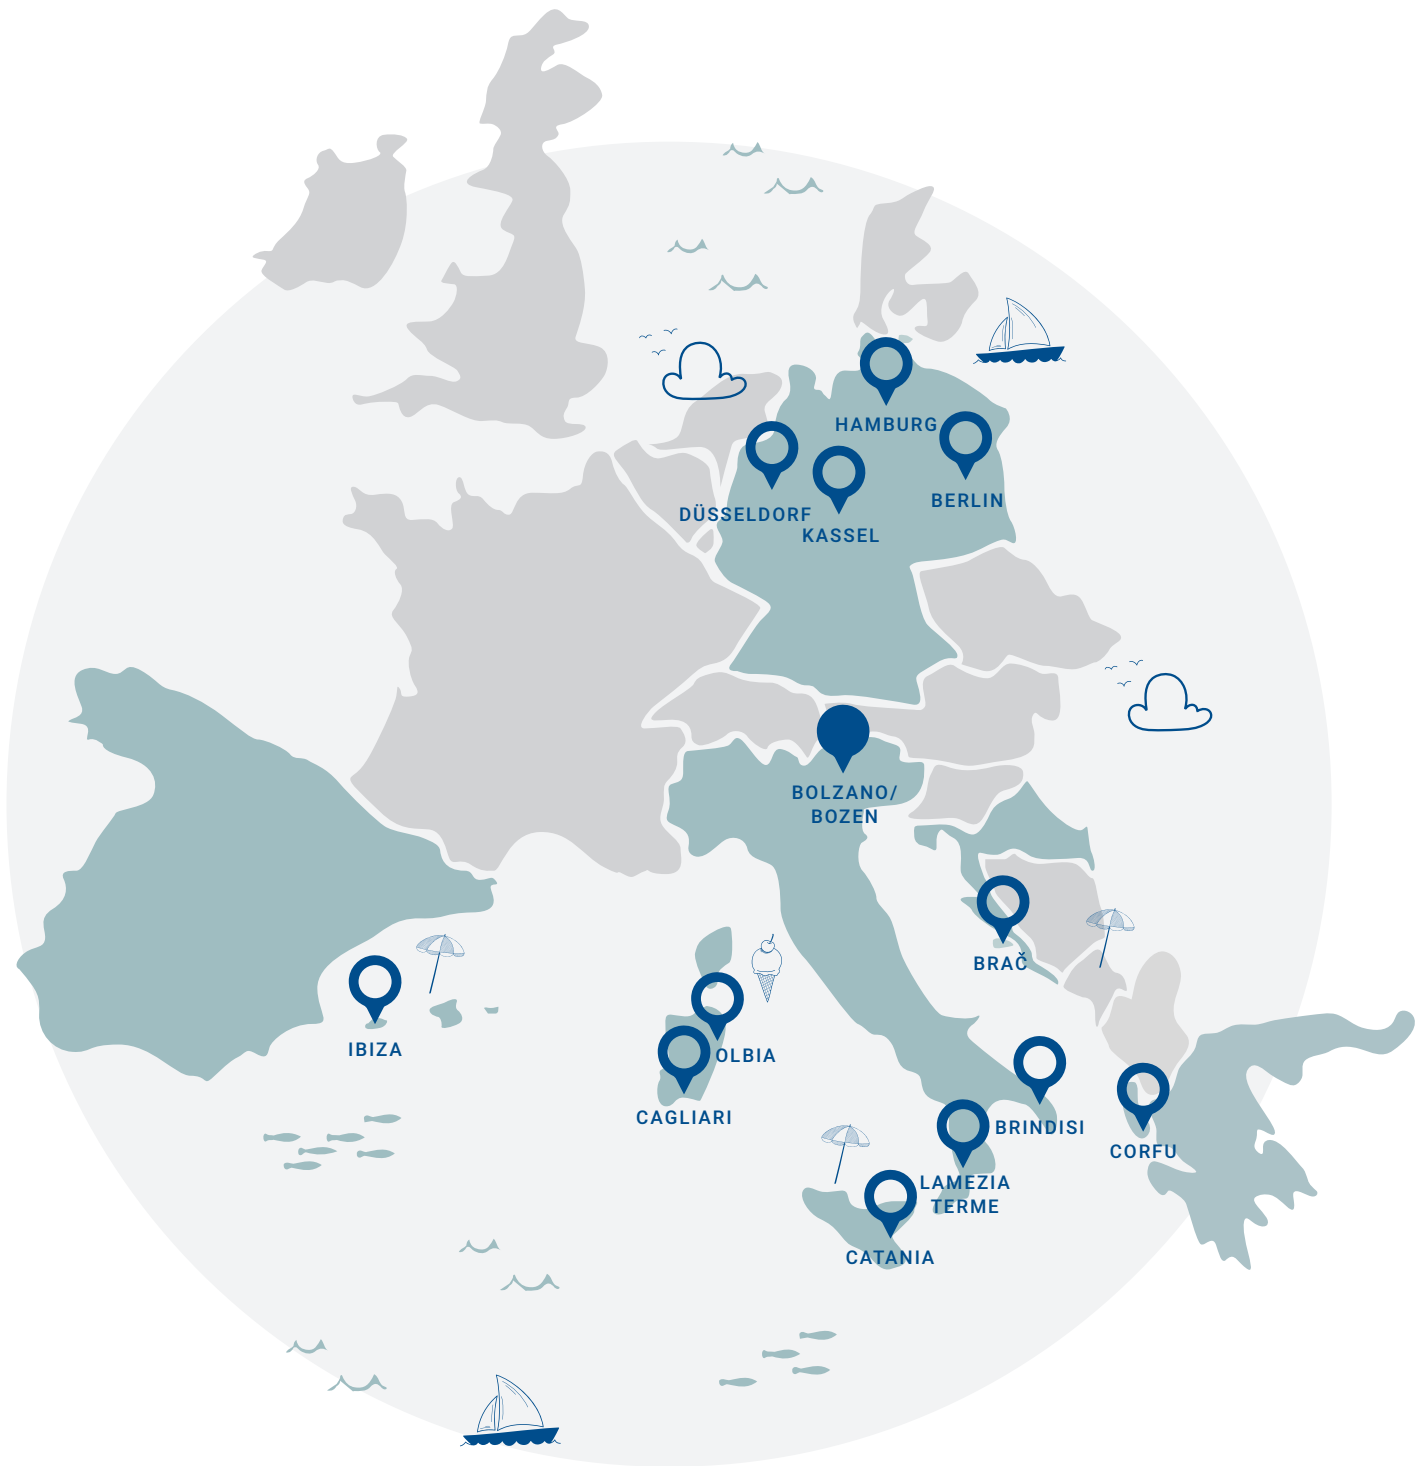

Summer | Sommer | Estate 2024